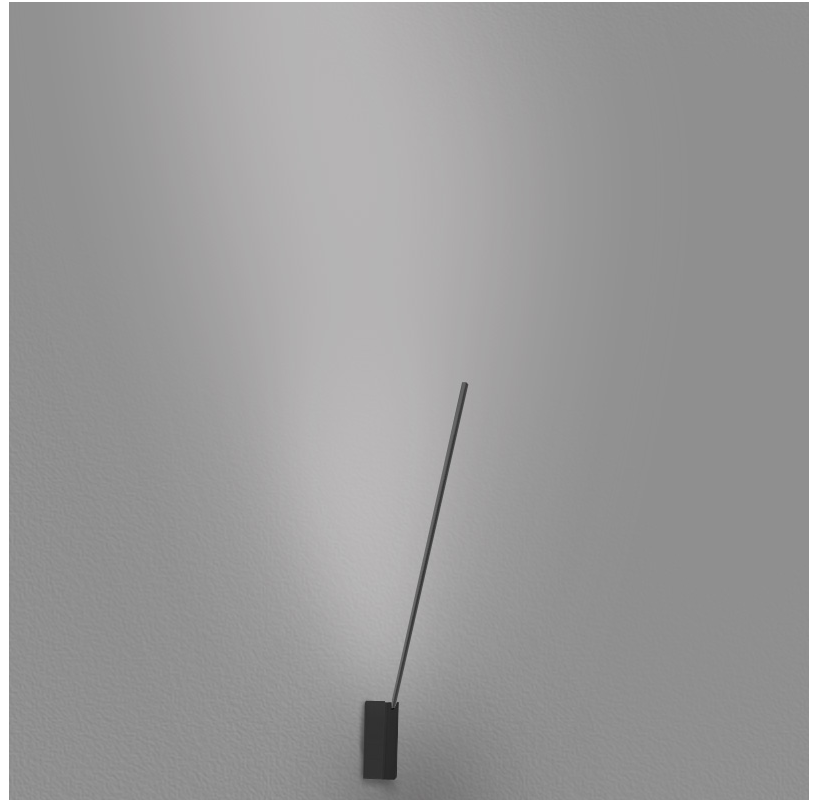

## SPILLO 1 ROD SURFACE

**D42034-** -

base number                              
 Color            Temperature    Finish            Options

- To build a product code in our configurator select the specify button on the base model # product page
- To build a manual product code on this datasheet choose from the options listed below in blue font and add the suffix to the base model #

### GENERAL

Series: Spillo  
 Subseries: Spillo 1 Rod  
 Brand: Icone  
 Division: Design  
 Mounting Type: Surface  
 Mounting Location: Wall  
 Subcategory: Ambient

### OPTICAL

Adjustability: Tilt 90°

## SPILLO 1 ROD SURFACE

D42034-

PROJECT

TYPE

SPECIFIER

QUANTITY

DATE

D