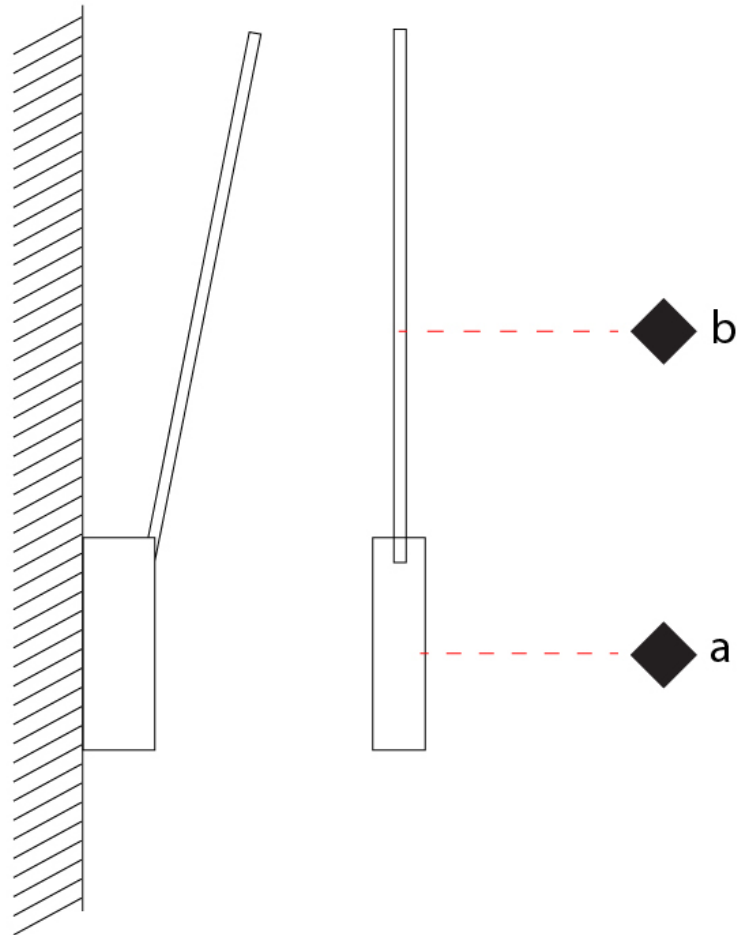

SPILLO 1 ROD SURFACE

D42034-

PROJECT

TYPE

SPECIFIER

QUANTITY

DATE

D