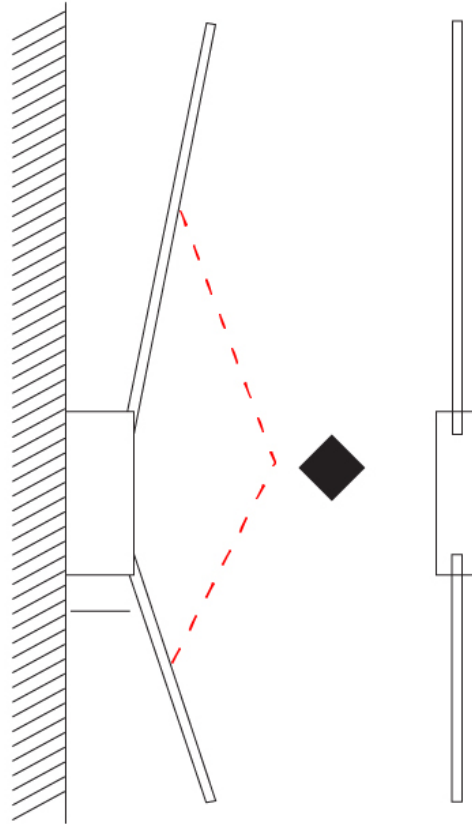

## SPILO 2 ROD SURFACE

D42046-

PROJECT \_\_\_\_\_

TYPE \_\_\_\_\_

SPECIFIER \_\_\_\_\_

QUANTITY \_\_\_\_\_

DATE \_\_\_\_\_

D