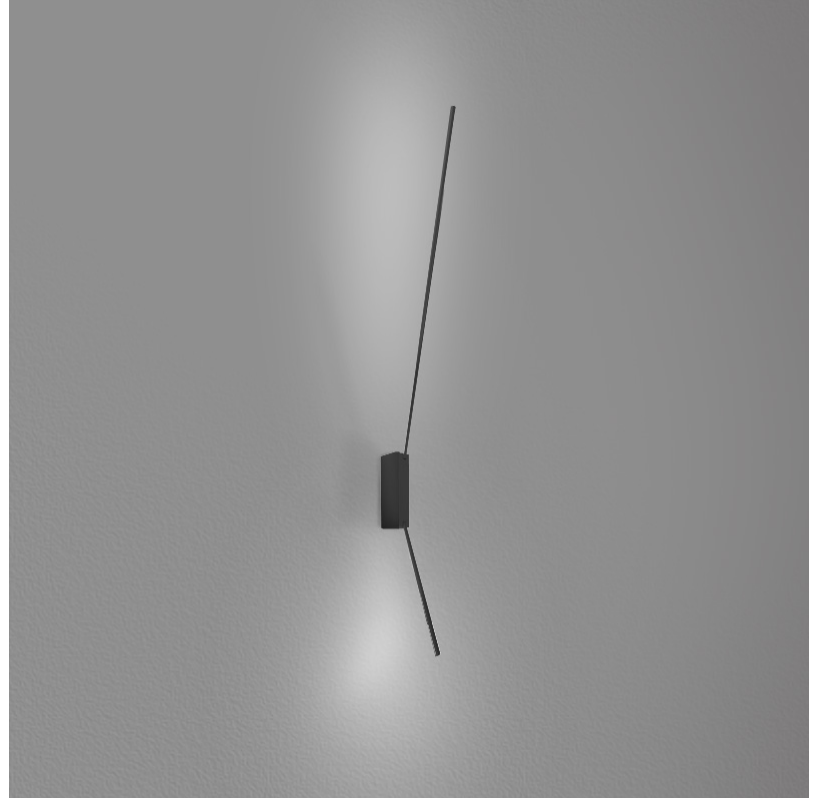

## SPILLO 1 ROD SURFACE

**D42034-** -

base number                              
 Color            Temperature    Finish            Options

- To build a product code in our configurator select the specify button on the base model # product page
- To build a manual product code on this datasheet choose from the options listed below in blue font and add the suffix to the base model #

### GENERAL

Series: Spillo  
 Subseries: Spillo 1 Rod  
 Brand: Icone  
 Division: Design  
 Mounting Type: Surface  
 Mounting Location: Wall  
 Subcategory: Ambient

**GENERAL**

Series: Spillo  
 Subseries: Spillo 2 Rod  
 Brand: Icone  
 Division: Design  
 Mounting Type: Surface  
 Mounting Location: Wall  
 Subcategory: Ambient

**PHYSICAL**

Shape: Rectangle  
 Width (mm): 32  
 Width (in): 1 1/4  
 Height (mm): 1090  
 Height (in): 42 15/16  
 Extension (mm): 660  
 Extension (in): 26  
 Light Distribution: Direct / Indirect  
 Fixture Finish: WHI / WHC / BLK / BGD  
 Fixture Material: Brass

**LED**

Color Temperature (°K): 2700 / 3000  
 Nominal Lumen (lm): 990  
 CRI: >90 CRI  
 Lamp Life (hrs): 50000

**OPTICAL**

Adjustability: Tilt 90°

**RATINGS AND CERTIFICATIONS**

Certified By: Certified for North American Standards  
 IP rating: IP20