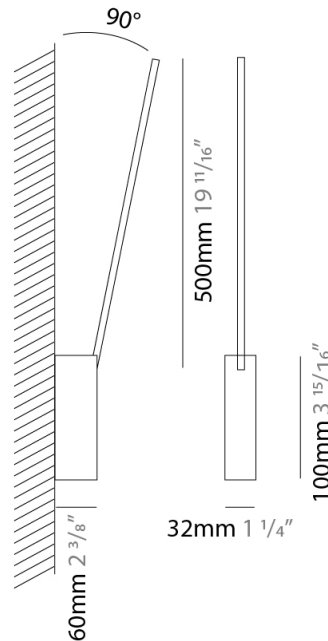

PROJECT	
TYPE	
SPECIFIER	
QUANTITY	
DATE	

SPILLO 1 ROD SURFACE

D42034- -

base number
Color   Temperature   Finish   Options

1. To build a product code in our configurator select the specify button on the base model # product page
2. To build a manual product code on this datasheet choose from the options listed below in blue font and add the suffix to the base model #

GENERAL

Series: Spillo
Subseries: Spillo 1 Rod
Brand: Icone
Division: Design
Mounting Type: Surface
Mounting Location: Wall
Subcategory: Ambient

PHYSICAL

Shape: Rectangle
Width (mm): 32
Width (in): 1 1/4
Height (mm): 500
Height (in): 19 11/16
Extension (mm): 460
Extension (in): 18 1/8
Light Distribution: Direct / Indirect
Fixture Finish: WHI / WHC / BLK / BGD
Fixture Material: Brass

ELECTRICAL

Lamp Type: LED
Total Output Wattage (W): 4.8
Dimming: Non-Dimmable
Driver Included: Yes
Driver Location: Integrated
Driver Type: Constant Voltage - 120Vac
Driver Class: Class 2
Input Voltage (V): Universal
Output Voltage (V): 12
Upon Request: (Not included - see components) Remote: 0-10Vdc dimming

LED

Color Temperature (°K): 2700 / 3000
Nominal Lumen (lm): 440
CRI: >90 CRI
Lamp Life (hrs): 50000

OPTICAL

Adjustability: Tilt 90°

RATINGS AND CERTIFICATIONS

Certified By: Certified for North American Standards
IP rating: IP20