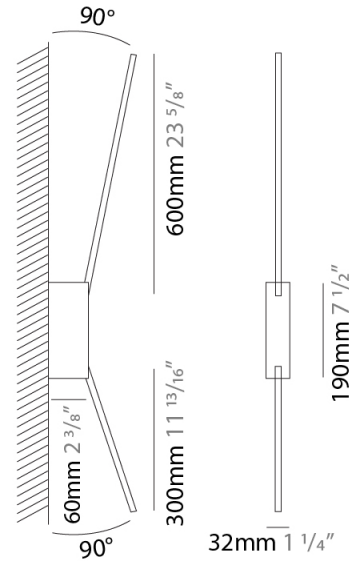

### PHYSICAL

Shape: Rectangle  
 Width (mm): 32  
 Width (in): 1 1/4  
 Height (mm): 500  
 Height (in): 19 11/16  
 Extension (mm): 460  
 Extension (in): 18 1/8  
 Light Distribution: Direct / Indirect  
 Fixture Finish: WHI / WHC / BLK / BGD  
 Fixture Material: Brass

**GENERAL**

Series: Spillo  
 Subseries: Spillo 2 Rod  
 Brand: Icone  
 Division: Design  
 Mounting Type: Surface  
 Mounting Location: Wall  
 Subcategory: Ambient

**PHYSICAL**

Shape: Rectangle  
 Width (mm): 32  
 Width (in): 1 1/4  
 Height (mm): 1090  
 Height (in): 42 15/16  
 Extension (mm): 660  
 Extension (in): 26  
 Light Distribution: Direct / Indirect  
 Fixture Finish: WHI / WHC / BLK / BGD  
 Fixture Material: Brass

**LED**

Color Temperature (°K): 2700 / 3000  
 Nominal Lumen (lm): 990  
 CRI: >90 CRI  
 Lamp Life (hrs): 50000

**OPTICAL**

Adjustability: Tilt 90°

**RATINGS AND CERTIFICATIONS**

Certified By: Certified for North American Standards  
 IP rating: IP20